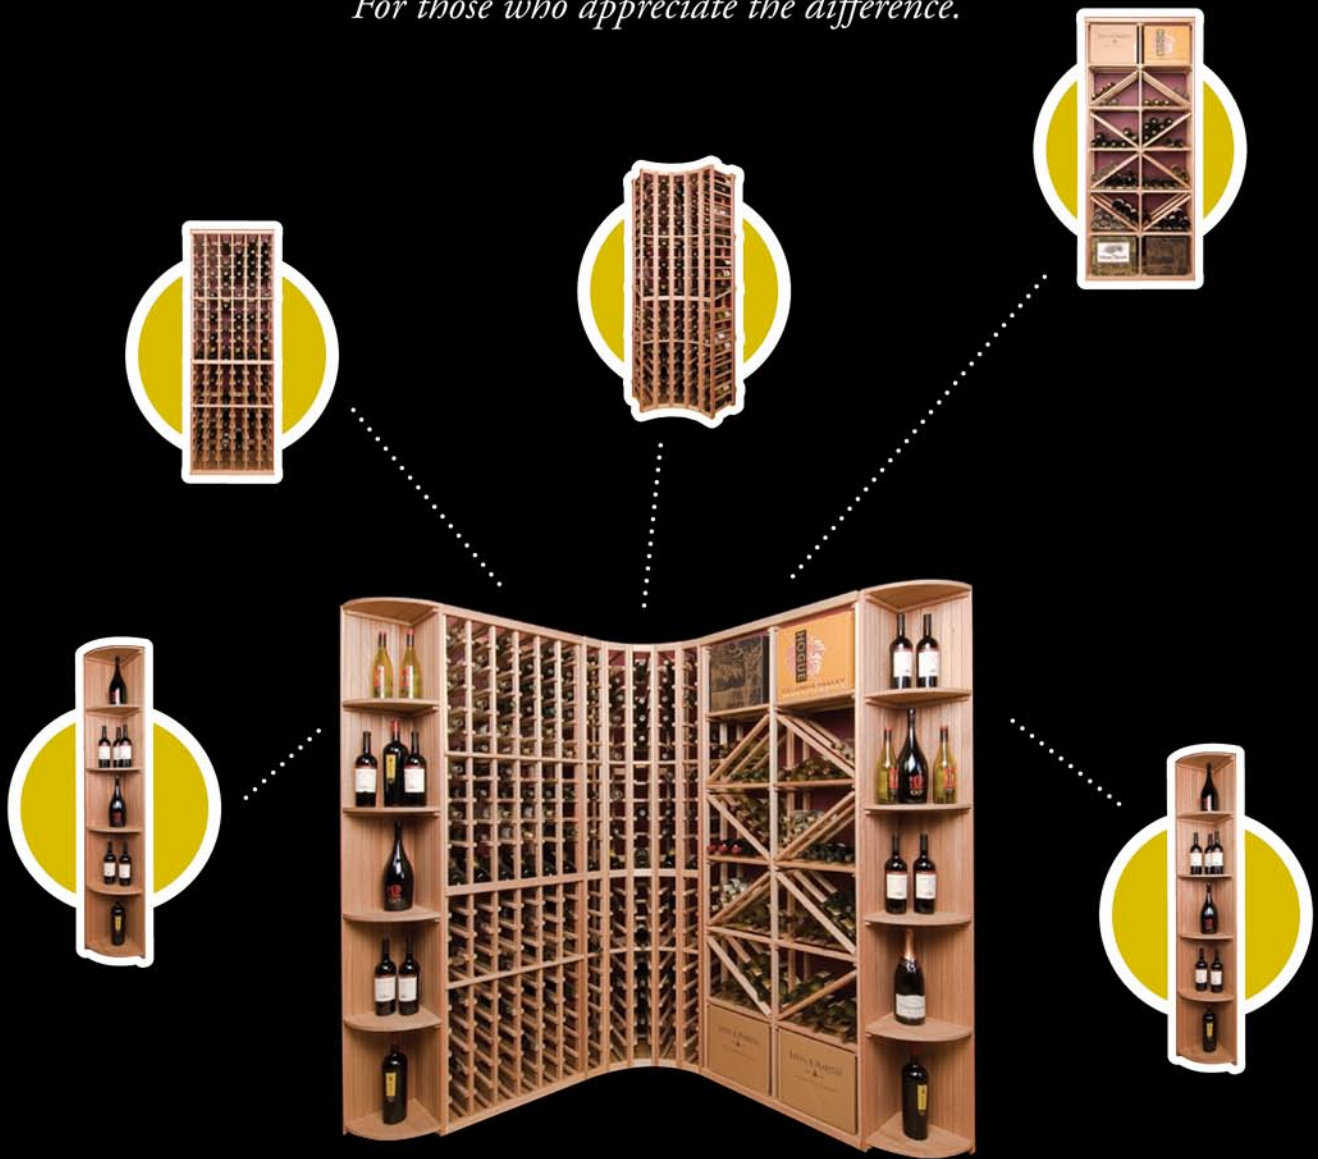

For those who appreciate the difference.

Modular Wine Racking Systems

www.DesignACellar.com

7 Foot Tall Individual Racking Modules

750ML BOTTLE FULL HEIGHT
#BF-7
26 3/16" W
84 13/16" H
13 3/8" D
126 BOTTLES

750ML BOTTLE TASTING TABLETOP
#IBTSTG-7
34 11/16" W
84 13/16" H
13 3/8" D
114 BOTTLES

750ML BOTTLE HALF HEIGHT
#BH-7
26 3/16" W
39" H
13 3/8" D
60 BOTTLES

X BINS
#XB-7
20 5/8" W
84 13/16" H
13 3/8" D
96 BOTTLES