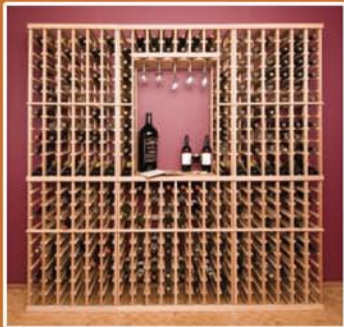

For those who appreciate the difference.

Modular Wine Racking Systems

www.DesignACellar.com

7 Foot Tall Individual Racking Modules

750ML BOTTLE FULL HEIGHT
#BF-7
26 3/16" W
84 13/16" H
13 3/8" D
126 BOTTLES

750ML BOTTLE TASTING TABLETOP
#IBTSTG-7
34 11/16" W
84 13/16" H
13 3/8" D
114 BOTTLES

750ML BOTTLE HALF HEIGHT
#BH-7
26 3/16" W
39" H
13 3/8" D
60 BOTTLES

X BINS
#XB-7
20 5/8" W
84 13/16" H
13 3/8" D
96 BOTTLES